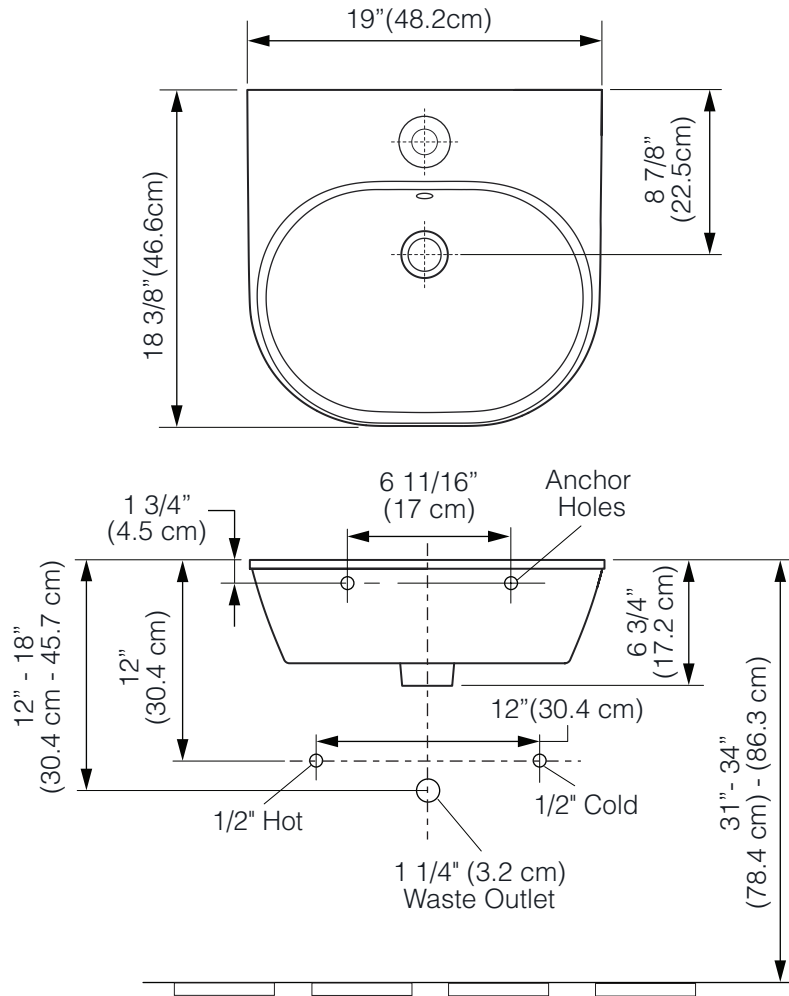

Product Details

- Material: Vitreous China
- Overflow: With Overflow Hole

Recommended Accessories

- Bottle Trap (75823IN-**).
- Compatible Drain (45432IN-**).

SKU Codes	Description
72288IN-4-**	Aleo Single Control Pillar Lavatory Faucet
72275IN-4-**	Aleo Lavatory Faucet
72326IN-4-**	Aleo+ Single Control Pillar Lavatory Faucet
72312IN-4-**	Aleo+ Lavatory Faucet
99452IN-4-**	Kumin® Pillar Lavatory Faucet
98827IN-4ND-**	Kumin® Lavatory Faucet
74028IN-4-**	Taut™ Pillar Lavatory Faucet
74013IN-4-**	Taut™ Lavatory Faucet
22538IN-4-**	Hone® Pillar Faucet
22534IN-4ND-**	Hone® Lavatory Faucet
26042IN-4-**	Beam Pillar Faucet
26040IN-4ND-**	Beam Lavatory Faucet
23482IN-4-**	Parallel™ Pillar Faucet
23472IN-4ND-**	Parallel™ Lavatory Faucet
24847IN-4-**	Elate® Pillar Faucet
24844IN-4ND-**	Elate® Lavatory Faucet
23968IN-4-**	Vive Pillar Faucet
23966IN-4ND-**	Vive Lavatory Faucet
16027IN-4ND-**	July® Lavatory Faucet
16312IN-4-**	JULY® Pillar Lavatory Faucet

Colour	Code	Description
	0	White

Technical Specification

All product dimensions are nominal.

Lavatory configuration	Single
Installation	Wall-Mount
Lav area	Length: 19"(48.2cm) Width: 18 3/8"(46.6cm) Height: 6 3/4"(17.2 cm)
Drain hole	Ø1 3/4" (4.4cm)
Template	1389018-IN2

Notes

Install this product according to the installation guide.

Choose a faucet that will provide adequate clearance and will direct the water stream to the center of the bathroom sink.